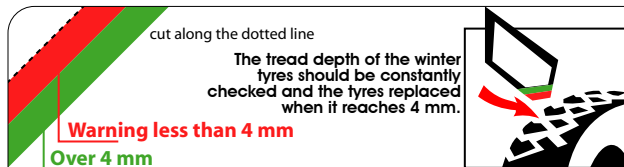

cut along the dotted line

The tread depth of the winter tyres should be constantly checked and the tyres replaced when it reaches 4 mm.

Warning less than 4 mm

Over 4 mm

Outside temperature indicator.
Remove it from the support and apply it on the outside rearview mirror of the car after cleaning it, taking care not to block the rear view.
If the indicator turns green and shows the message OK, the outside temperature is less than or equal to 7° C. Fit the winter tyres!